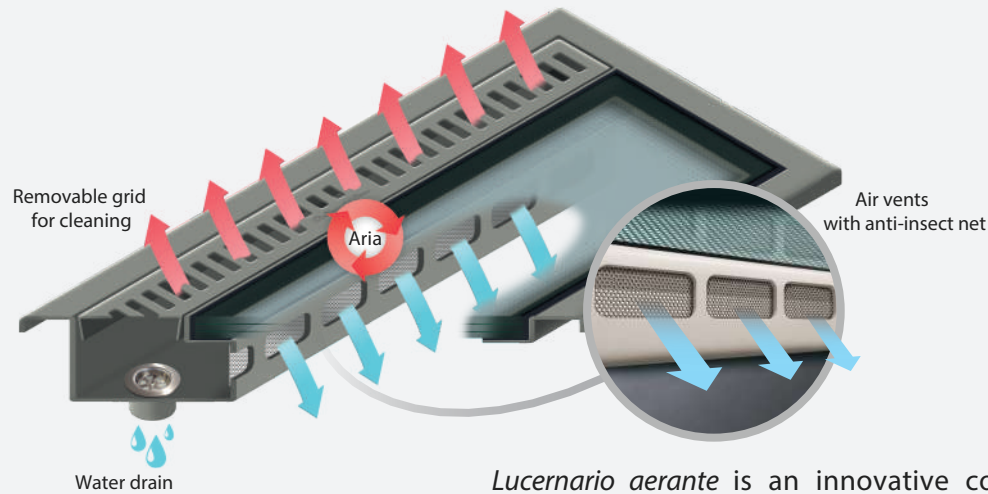

# **Lucernario aerante**<sup>®</sup>

*Per cavedi e bocche di lupo*

**Non più la vecchia solita griglia**

[www.lucernarioaerante.it](http://www.lucernarioaerante.it)

# How does it work

*Lucernario aerante* is an innovative cover for lightwells made of steel and shatterproof glass. The structure equipped with grilles allows ventilation of the basement through special air intakes protected by anti-insect nets. The dirt collected by the channels can be easily removed by lifting the surface grate. The water is collected in a drain pipe which is inserted into the bottom of the lightwell, where there is usually a dispersion hole, or into the garden. *Lucernario aerante* is a safe and effective product, available with two textures of non-slip glass, walkable or driveway upon request, and 8 colors for the structure.