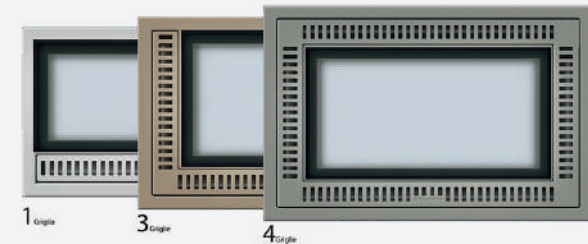

# How does it work

*Lucernario aerante* is an innovative cover for lightwells made of steel and shatterproof glass. The structure equipped with grilles allows ventilation of the basement through special air intakes protected by anti-insect nets. The dirt collected by the channels can be easily removed by lifting the surface grate. The water is collected in a drain pipe which is inserted into the bottom of the lightwell, where there is usually a dispersion hole, or into the garden. *Lucernario aerante* is a safe and effective product, available with two textures of non-slip glass, walkable or driveway upon request, and 8 colors for the structure.